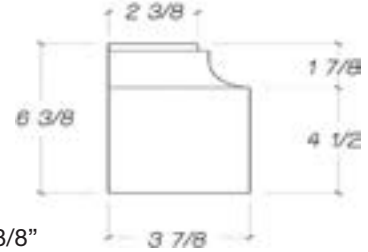

CRN-MAR5  
5" x 5" x [H]

COR-FTSR2  
6-1/8" x 6-1/8" x 6-3/8"

COR-FTTR2  
5-7/8" x 5-7/8" x 6-3/8"

AVAILABLE HEIGHTS: 26", 28", 32", 35-1/2", 42", 84", 90", 96"

CRN-MA2  
2 3/4" x 2 3/4" x [H]

COR-FTSR1  
3-7/8" x 3-7/8" x 6-3/8"