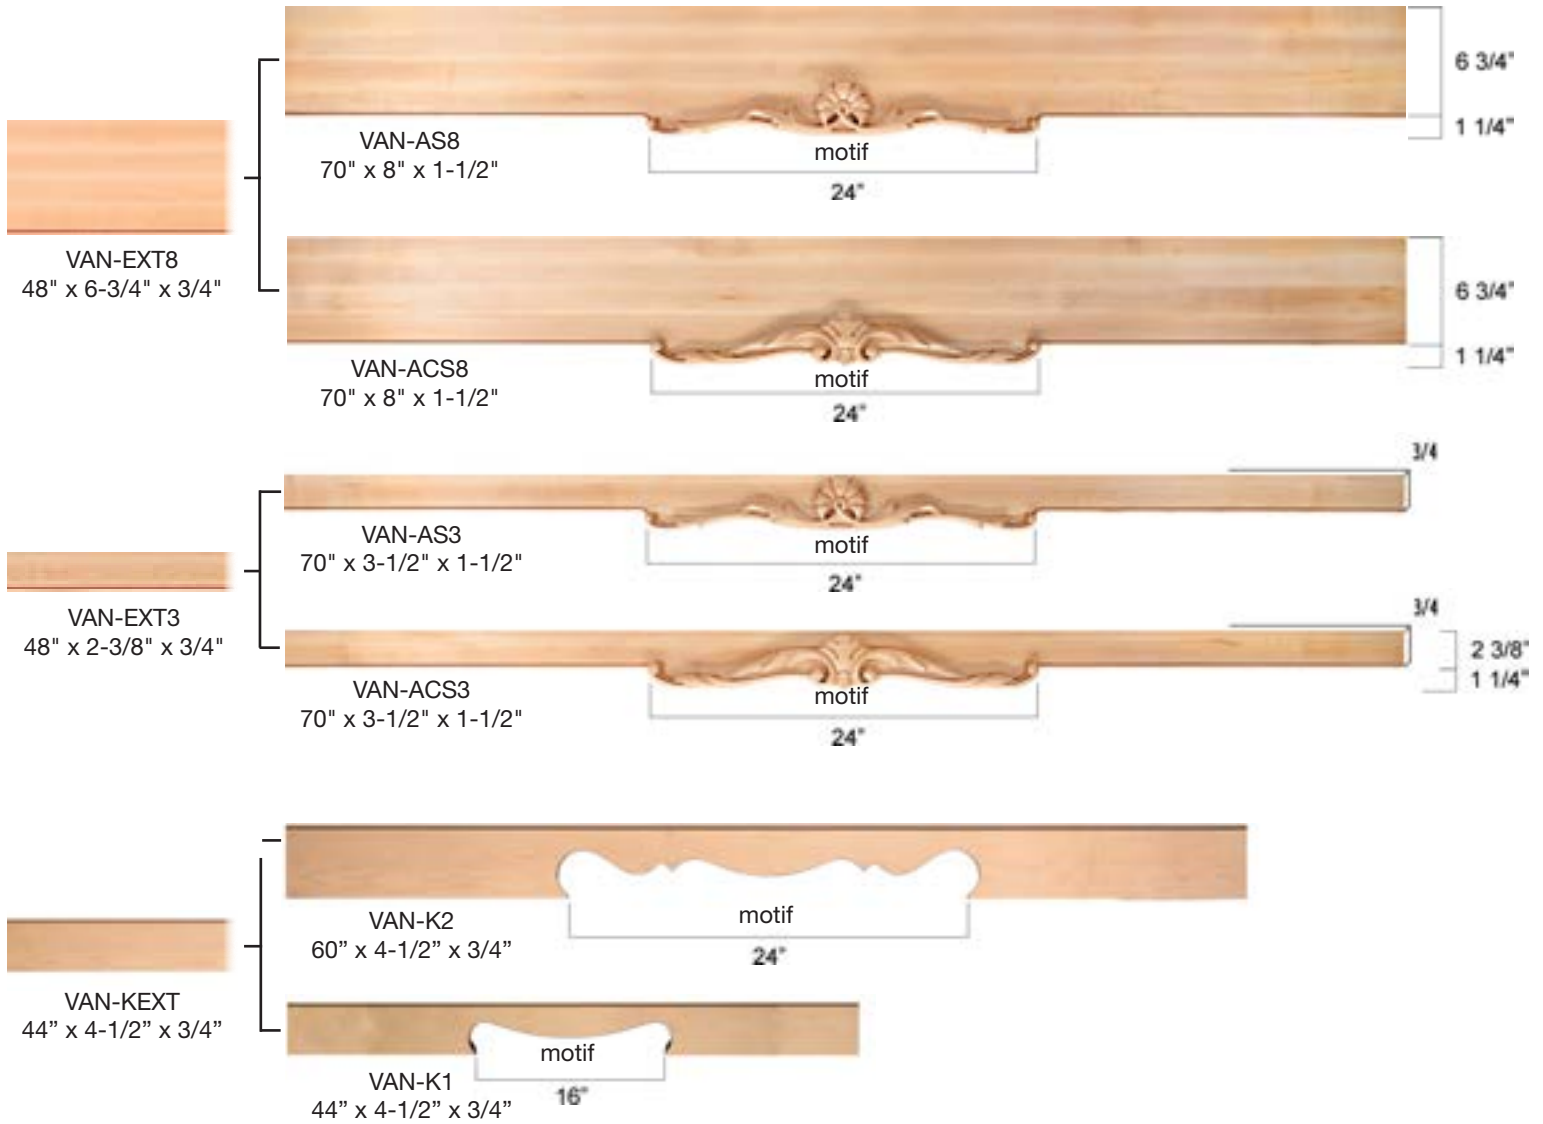

LENGTH x HEIGHT x THICKNESS

Traditional