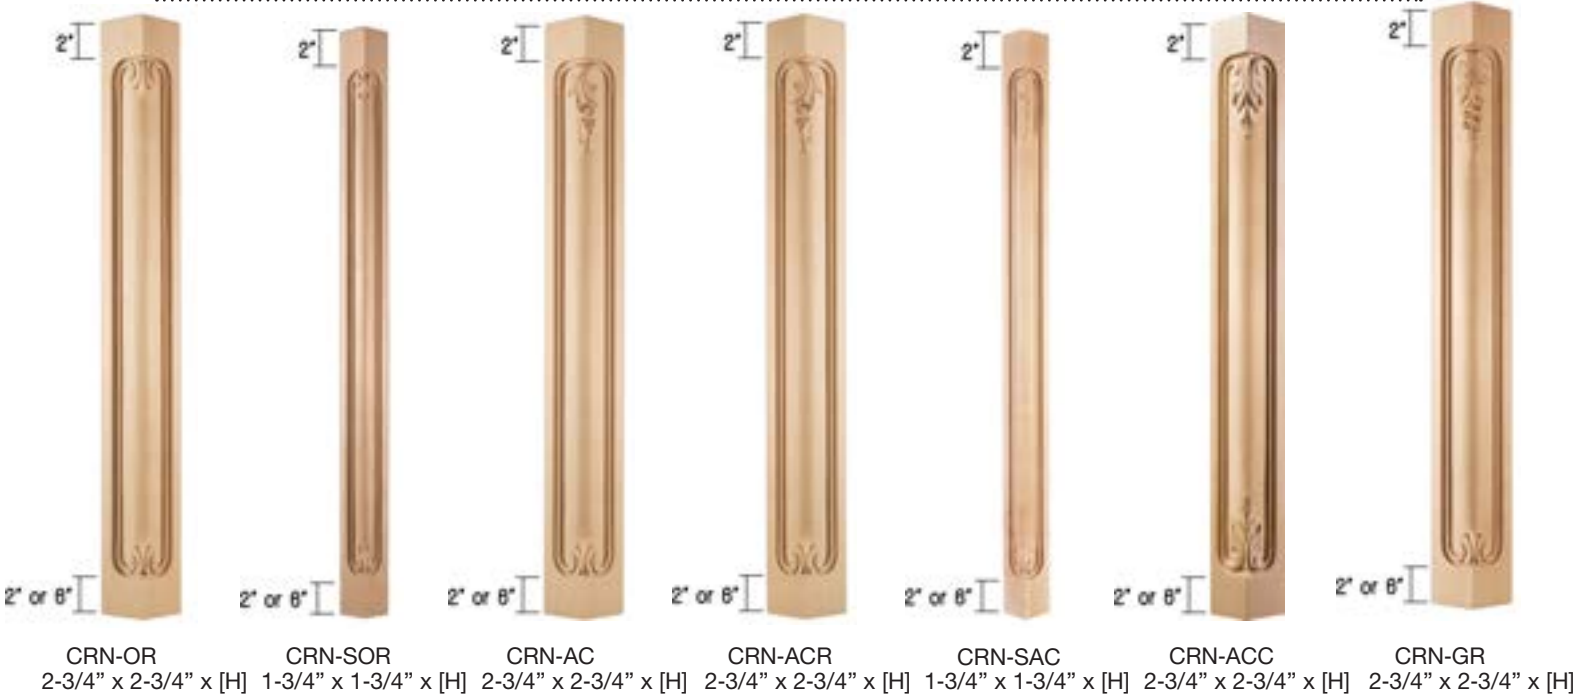

All items are customizable.