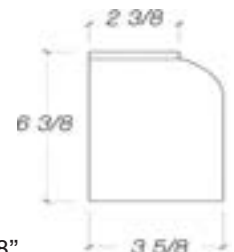

COR-FTTR1
3-5/8" x 3-5/8" x 6-3/8"