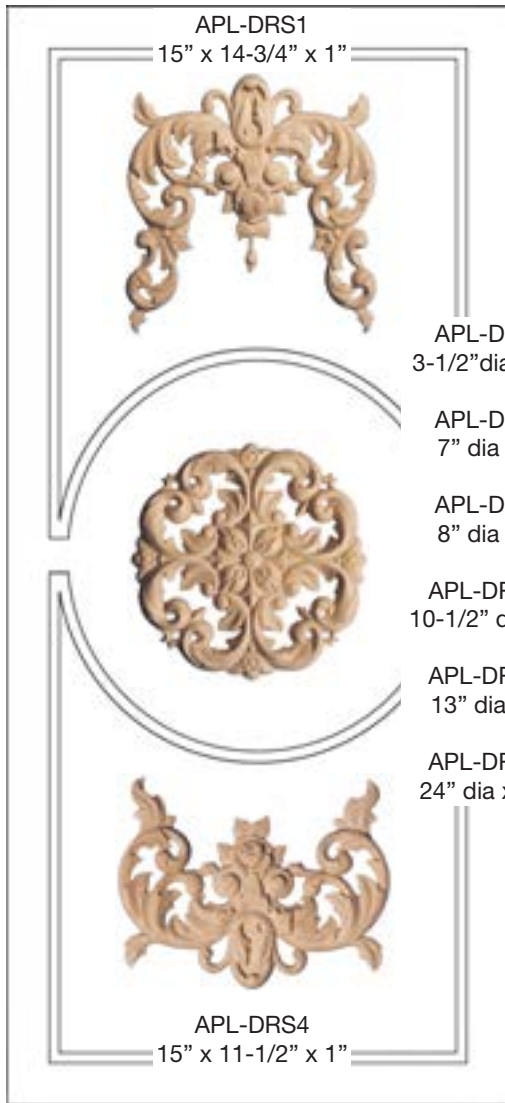

APPLIQUES & ROSETTES

ART. FOR EVERYDAY © 2019

DOOR SETS & CORNER APPLIQUES

WIDTH x HEIGHT x THICKNESS

Traditional

APL-VAC16
6" x 15-3/4" x 3/4"

APL-VAC12
5" x 12-1/2" x 1/2"

APL-VAC10
3-1/2" x 10-1/2" x 1/2"

APL-VAC8
2-3/4" x 8" x 1/2"