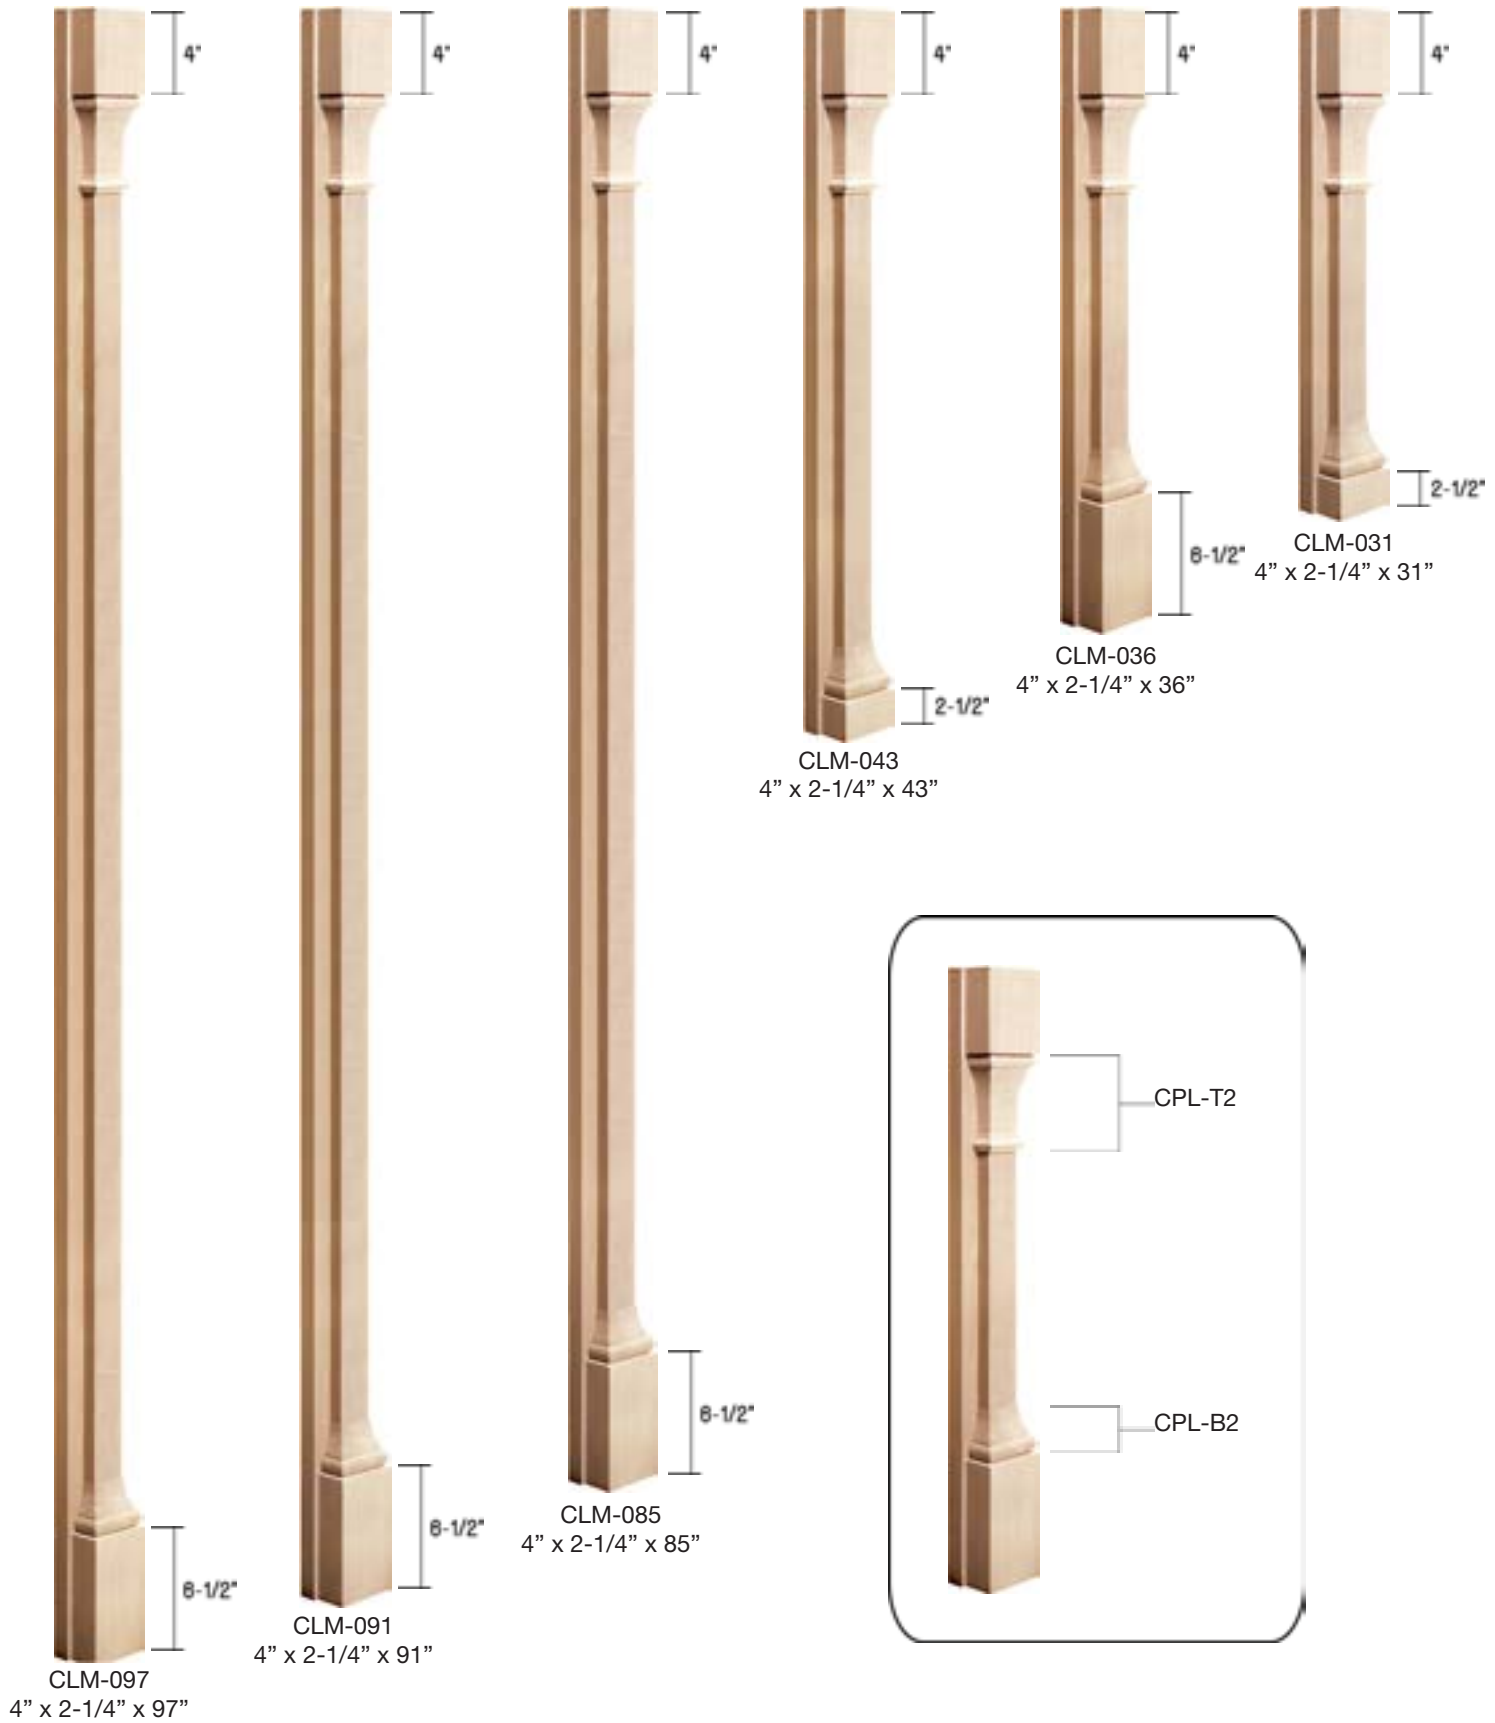

WIDTH x DEPTH x HEIGHT

Traditional

*Custom sizes available upon request.