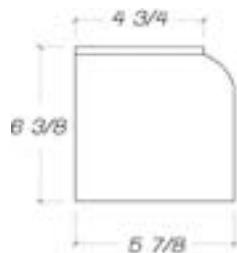

COR-FTTR2
5-7/8" x 5-7/8" x 6-3/8"