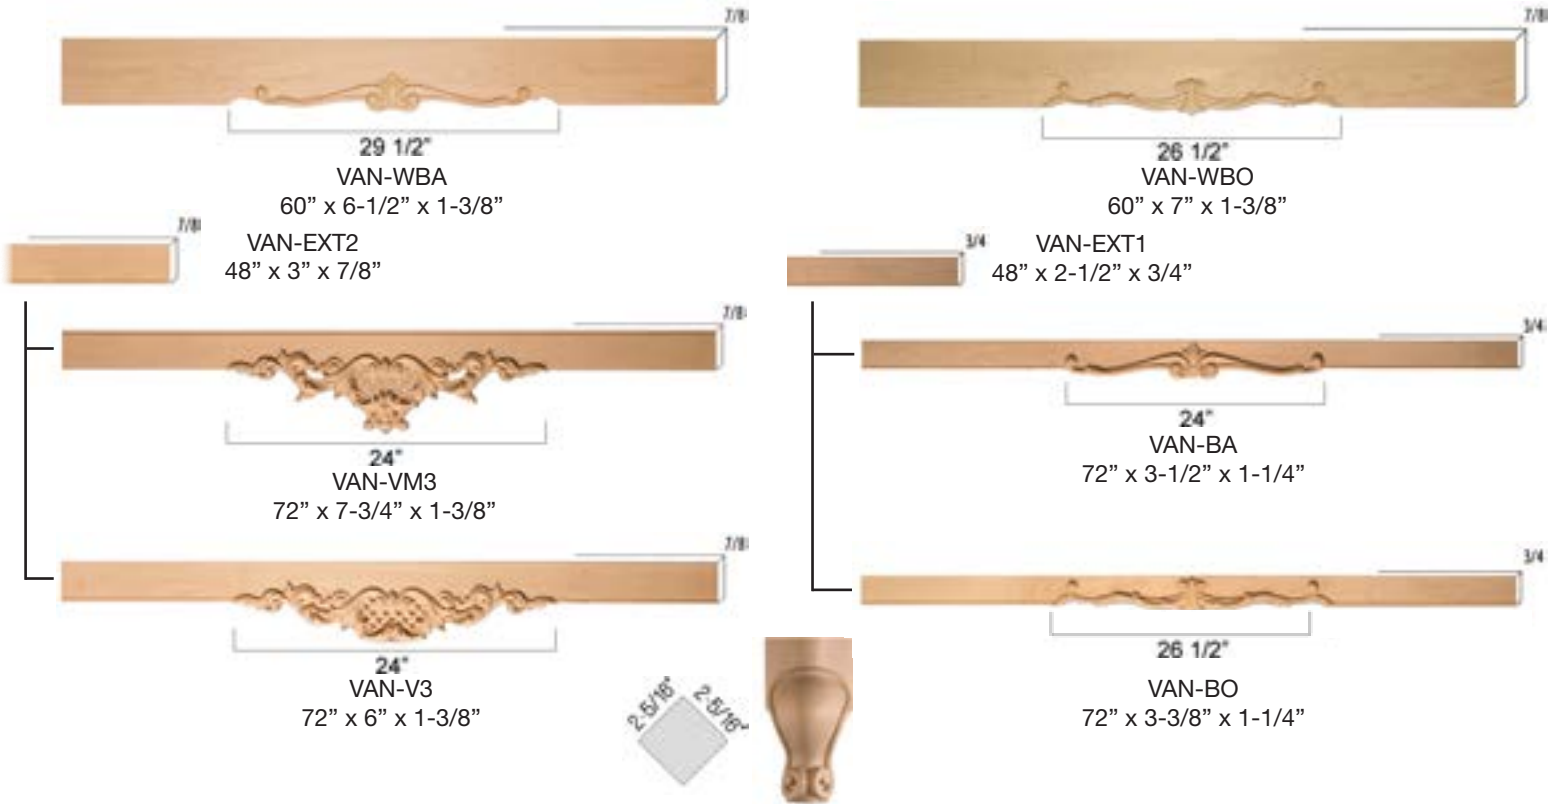

MANTELS

VANITY BASES & EXTENSIONS

ART. FOR EVERYDAY © 2019

LENGTH x HEIGHT x THICKNESS

Traditional