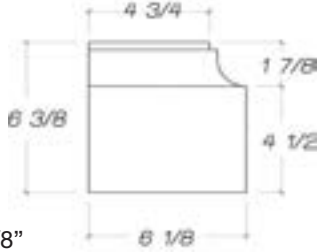

COR-FTTR2
5-7/8" x 5-7/8" x 6-3/8"