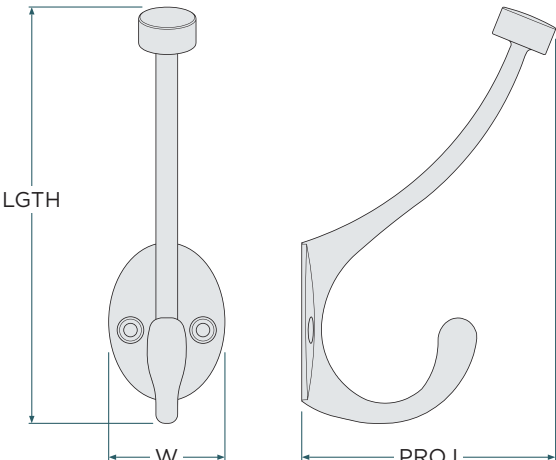

PULL

HOOK

LEGEND

Abbreviation	Description
DIA	Diameter
CTC	Center-to-Center
LGTH	Length
PROJ	Projection
W	Width

PRODUCT INDEX

Product No.	Type	Product Detail in(mm)	LGTH/DIA in(mm)	Width in(mm)	Projection in(mm)	Base Material	Pg	Product No.	Type	Product Detail in(mm)	LGTH/DIA in(mm)	Width in(mm)	Projection in(mm)	Base Material	Pg
1300ART	Pull	3 (76) CTC	5-1/4 (133)	3/4 (19)	1-1/16 (27)	Zinc	112	1581WID	Knob	1-5/16 (33) DIA	1-5/16 (33)	N/A	1-1/16 (27)	Zinc	36
1300G9	Pull	3 (76) CTC	5-1/4 (133)	3/4 (19)	1-1/16 (27)	Zinc	112	1581WVN	Knob	1-5/16 (33) DIA	1-5/16 (33)	N/A	1-1/16 (27)	Zinc	36
1300O77	Pull	3 (76) CTC	5-1/4 (133)	3/4 (19)	1-1/16 (27)	Zinc	112	15812ORB	Knob	1-3/4 (44) DIA	1-3/4 (44)	N/A	1-5/16 (33)	Zinc	36
1300ORB	Pull	3 (76) CTC	5-1/4 (133)	3/4 (19)	1-1/16 (27)	Zinc	112	15812WVN	Knob	1-3/4 (44) DIA	1-3/4 (44)	N/A	1-5/16 (33)	Zinc	36
1302ART	Pull	3 (76) CTC	4-15/16 (125)	9/16 (14)	1 (25)	Zinc	112	1582EB	Cup Pull	3 (76) CTC	4-1/4 (108)	1-5/16 (33)	1 (25)	Zinc	36
1302G10	Pull	3 (76) CTC	4-15/16 (125)	9/16 (14)	1 (25)	Zinc	112	1582ORB	Cup Pull	3 (76) CTC	4-1/4 (108)	1-5/16 (33)	1 (25)	Zinc	36
1302G9	Pull	3 (76) CTC	4-15/16 (125)	9/16 (14)	1 (25)	Zinc	112	1582R2	Cup Pull	3 (76) CTC	4-1/4 (108)	1-5/16 (33)	1 (25)	Zinc	36
1302O77	Pull	3 (76) CTC	4-15/16 (125)	9/16 (14)	1 (25)	Zinc	112	1582WID	Cup Pull	3 (76) CTC	4-1/4 (108)	1-5/16 (33)	1 (25)	Zinc	36
1302ORB	Pull	3 (76) CTC	4-15/16 (125)	9/16 (14)	1 (25)	Zinc	112	1582WVN	Cup Pull	3 (76) CTC	4-1/4 (108)	1-5/16 (33)	1 (25)	Zinc	36
1304G9	Backplate	4-5/16 (110) LGTH	4-5/16 (110)	15/16 (24)	1/16 (2)	Steel	114	1583EB	Finger Pull	1-7/8 (48) LGTH	1-7/8 (48)	1-1/16 (27)	1-1/16 (27)	Zinc	36
1304O77	Backplate	4-5/16 (110) LGTH	4-5/16 (110)	15/16 (24)	1/16 (2)	Steel	114	1583ORB	Finger Pull	1-7/8 (48) LGTH	1-7/8 (48)	1-1/16 (27)	1-1/16 (27)	Zinc	36
1307ART	Knob	1-1/4 (32) DIA	1-1/4 (32)	N/A	7/8 (22)	Zinc	112	1583R2	Finger Pull	1-7/8 (48) LGTH	1-7/8 (48)	1-1/16 (27)	1-1/16 (27)	Zinc	36
1307G9	Knob	1-1/4 (32) DIA	1-1/4 (32)	N/A	7/8 (22)	Zinc	112	1583WID	Finger Pull	1-7/8 (48) LGTH	1-7/8 (48)	1-1/16 (27)	1-1/16 (27)	Zinc	36
1307O77	Knob	1-1/4 (32) DIA	1-1/4 (32)	N/A	7/8 (22)	Zinc	112	1583WVN	Finger Pull	1-7/8 (48) LGTH	1-7/8 (48)	1-1/16 (27)	1-1/16 (27)	Zinc	36
1307ORB	Knob	1-1/4 (32) DIA	1-1/4 (32)	N/A	7/8 (22)	Zinc	112	1584ART	Pull	3 (76) CTC	4-1/8 (105)	7/16 (11)	1-1/4 (32)	Zinc	30
1312G10	Pull	3-3/4 (96) CTC	5-11/16 (144)	9/16 (14)	1 (25)	Zinc	112	1584FB	Pull	3 (76) CTC	4-1/8 (105)	7/16 (11)	1-1/4 (32)	Zinc	31
1312ORB	Pull	3-3/4 (96) CTC	5-11/16 (144)	9/16 (14)	1 (25)	Zinc	112	1584G10	Pull	3 (76) CTC	4-1/8 (105)	7/16 (11)	1-1/4 (32)	Zinc	30
1313G10	Pull	5-1/16 (128) CTC	7 (178)	5/8 (16)	1-3/16 (30)	Zinc	112	1584ORB	Pull	3 (76) CTC	4-1/8 (105)	7/16 (11)	1-1/4 (32)	Zinc	31
1313ORB	Pull	5-1/16 (128) CTC	7 (178)	5/8 (16)	1-3/16 (30)	Zinc	112	1584RB*	Pull	3 (76) CTC	4-1/8 (105)	7/16 (11)	1-1/4 (32)	Zinc	31
1314G10	Pull	6-5/16 (160) CTC	8-1/4 (210)	11/16 (17)	1-3/8 (35)	Zinc	112	1584WID	Pull	3 (76) CTC	4-1/8 (105)	7/16 (11)	1-1/4 (32)	Zinc	30
1314ORB	Pull	6-5/16 (160) CTC	8-1/4 (210)	11/16 (17)	1-3/8 (35)	Zinc	112	1584WVN	Pull	3 (76) CTC	4-1/8 (105)	7/16 (11)	1-1/4 (32)	Zinc	30
1315G10	Appliance Pull	12 (305) CTC	15-3/8 (391)	1-1/16 (27)	2-1/8 (54)	Zinc	112, 130	1585ART	Knob	1-1/4 (32) DIA	1-1/4 (32)	N/A	1-1/16 (27)	Zinc	30
1315ORB	Appliance Pull	12 (305) CTC	15-3/8 (391)	1-1/16 (27)	2-1/8 (54)	Zinc	112, 130	1585FB	Knob	1-1/4 (32) DIA	1-1/4 (32)	N/A	1-1/16 (27)	Zinc	31
1316G10	Appliance Pull	18 (457) CTC	22-1/4 (565)	1-5/16 (33)	2-5/16 (59)	Zinc	112, 130	1585G10	Knob	1-1/4 (32) DIA	1-1/4 (32)	N/A	1-1/16 (27)	Zinc	30
1316ORB	Appliance Pull	18 (457) CTC	22-1/4 (565)	1-5/16 (33)	2-5/16 (59)	Zinc	112, 130	1585ORB	Knob	1-1/4 (32) DIA	1-1/4 (32)	N/A	1-1/16 (27)	Zinc	31
14303CBB	Knob	1-1/4 (32) DIA	1-1/4 (32)	N/A	1-3/8 (35)	Zinc/ Acrylic	91	1585RB	Knob	1-1/4 (32) DIA	1-1/4 (32)	N/A	1-1/16 (27)	Zinc	31
14303CSG	Knob	1-1/4 (32) DIA	1-1/4 (32)	N/A	1-3/8 (35)	Zinc/ Acrylic	91	1585WID	Knob	1-1/4 (32) DIA	1-1/4 (32)	N/A	1-1/16 (27)	Zinc	30
14303G10	Knob	1-1/4 (32) DIA	1-1/4 (32)	N/A	1-3/8 (35)	Zinc/ Acrylic	91	1585WVN	Knob	1-1/4 (32) DIA	1-1/4 (32)	N/A	1-1/16 (27)	Zinc	30
14303ORB	Knob	1-1/4 (32) DIA	1-1/4 (32)	N/A	1-3/8 (35)	Zinc/ Acrylic	91	15852G10	Knob	1-3/4 (44) DIA	1-3/4 (44)	N/A	1-1/4 (32)	Zinc	30
1443G10	Knob	1-1/4 (32) LGTH	1-1/4 (32)	13/16 (21)	1-3/16 (30)	Cartridge Brass	144	15852ORB	Knob	1-3/4 (44) DIA	1-3/4 (44)	N/A	1-1/4 (32)	Zinc	31
1443ORB	Knob	1-1/4 (32) LGTH	1-1/4 (32)	13/16 (21)	1-3/16 (30)	Cartridge Brass	144	15852WID	Knob	1-3/4 (44) DIA	1-3/4 (44)	N/A	1-1/4 (32)	Zinc	30
1466G10	Knob	1-1/4 (32) DIA	1-1/4 (32)	N/A	1 (25)	Brass	97	1586ART	Knob	1-5/16 (33) DIA	1-5/16 (33)	N/A	1 (25)	Zinc	32
1466ORB	Knob	1-1/4 (32) DIA	1-1/4 (32)	N/A	1 (25)	Brass	97	1586CBZ	Knob	1-5/16 (33) DIA	1-5/16 (33)	N/A	1 (25)	Zinc	33
1466R2*	Knob	1-1/4 (32) DIA	1-1/4 (32)	N/A	1 (25)	Brass	97	1586FB	Knob	1-5/16 (33) DIA	1-5/16 (33)	N/A	1 (25)	Zinc	34
1466WID	Knob	1-1/4 (32) DIA	1-1/4 (32)	N/A	1 (25)	Brass	97	1586G10	Knob	1-5/16 (33) DIA	1-5/16 (33)	N/A	1 (25)	Zinc	32
1466WVN	Knob	1-1/4 (32) DIA	1-1/4 (32)	N/A	1 (25)	Brass	97	1586ORB	Knob	1-5/16 (33) DIA	1-5/16 (33)	N/A	1 (25)	Zinc	34
1580EB	Pull	3 (76) CTC	5-1/2 (140)	11/16 (17)	1 (25)	Zinc	36	1586R2	Knob	1-5/16 (33) DIA	1-5/16 (33)	N/A	1 (25)	Zinc	32
1580G10	Pull	3 (76) CTC	5-1/2 (140)	11/16 (17)	1 (25)	Zinc	36	1586RB	Knob	1-5/16 (33) DIA	1-5/16 (33)	N/A	1 (25)	Zinc	33
1580ORB	Pull	3 (76) CTC	5-1/2 (140)	11/16 (17)	1 (25)	Zinc	36	1586VB	Knob	1-5/16 (33) DIA	1-5/16 (33)	N/A	1 (25)	Zinc	33
1580R2	Pull	3 (76) CTC	5-1/2 (140)	11/16 (17)	1 (25)	Zinc	36	1586WC	Knob	1-5/16 (33) DIA	1-5/16 (33)	N/A	1 (25)	Zinc	32
1580WID	Pull	3 (76) CTC	5-1/2 (140)	11/16 (17)	1 (25)	Zinc	36	1586WID	Knob	1-5/16 (33) DIA	1-5/16 (33)	N/A	1 (25)	Zinc	33
1580WVN	Pull	3 (76) CTC	5-1/2 (140)	11/16 (17)	1 (25)	Zinc	36	1586WVN	Knob	1-5/16 (33) DIA	1-5/16 (33)	N/A	1 (25)	Zinc	32
1581EB	Knob	1-5/16 (33) DIA	1-5/16 (33)	N/A	1-1/16 (27)	Zinc	36	15862CBZ	Knob	1-3/4 (44) DIA	1-3/4 (44)	N/A	1-5/16 (33)	Zinc	33
1581G10	Knob	1-5/16 (33) DIA	1-5/16 (33)	N/A	1-1/16 (27)	Zinc	36	15862FB	Knob	1-3/4 (44) DIA	1-3/4 (44)	N/A	1-5/16 (33)	Zinc	34
1581ORB	Knob	1-5/16 (33) DIA	1-5/16 (33)	N/A	1-1/16 (27)	Zinc	36	15862G10	Knob	1-3/4 (44) DIA	1-3/4 (44)	N/A	1-5/16 (33)	Zinc	32
1581R2	Knob	1-5/16 (33) DIA	1-5/16 (33)	N/A	1-1/16 (27)	Zinc	36	15862ORB	Knob	1-3/4 (44) DIA	1-3/4 (44)	N/A	1-5/16 (33)	Zinc	34