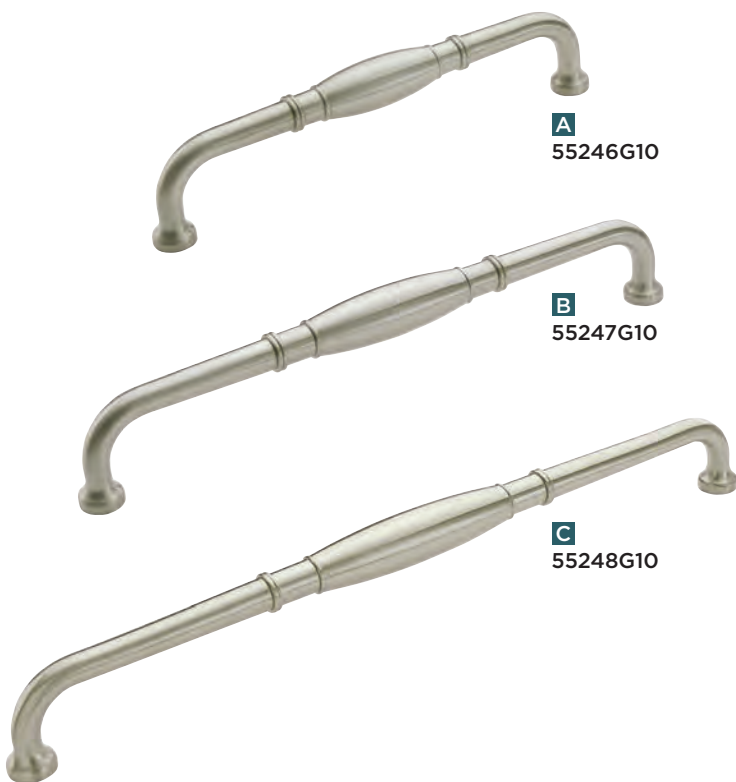

GRANBY*

2 FINISHES

G10 ORB

Product finish and size may vary by collection.

A
55246G10

B
55247G10

C
55248G10