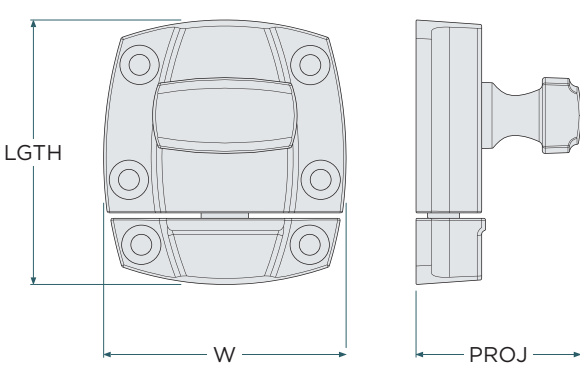

PULL

HOOK

LEGEND

Abbreviation	Description
DIA	Diameter
CTC	Center-to-Center
LGTH	Length
PROJ	Projection
W	Width

PRODUCT INDEX

Product No.	Type	Product Detail in(mm)	LGTH/DIA in(mm)	Width in(mm)	Projection in(mm)	Base Material	Pg	Product No.	Type	Product Detail in(mm)	LGTH/DIA in(mm)	Width in(mm)	Projection in(mm)	Base Material	Pg
1300ART	Pull	3 (76) CTC	5-1/4 (133)	3/4 (19)	1-1/16 (27)	Zinc	112	1581WID	Knob	1-5/16 (33) DIA	1-5/16 (33)	N/A	1-1/16 (27)	Zinc	36
1300G9	Pull	3 (76) CTC	5-1/4 (133)	3/4 (19)	1-1/16 (27)	Zinc	112	1581WVN	Knob	1-5/16 (33) DIA	1-5/16 (33)	N/A	1-1/16 (27)	Zinc	36
1300O77	Pull	3 (76) CTC	5-1/4 (133)	3/4 (19)	1-1/16 (27)	Zinc	112	15812ORB	Knob	1-3/4 (44) DIA	1-3/4 (44)	N/A	1-5/16 (33)	Zinc	36
1300ORB	Pull	3 (76) CTC	5-1/4 (133)	3/4 (19)	1-1/16 (27)	Zinc	112	15812WVN	Knob	1-3/4 (44) DIA	1-3/4 (44)	N/A	1-5/16 (33)	Zinc	36
1302ART	Pull	3 (76) CTC	4-15/16 (125)	9/16 (14)	1 (25)	Zinc	112	1582EB	Cup Pull	3 (76) CTC	4-1/4 (108)	1-5/16 (33)	1 (25)	Zinc	36
1302G10	Pull	3 (76) CTC	4-15/16 (125)	9/16 (14)	1 (25)	Zinc	112	1582ORB	Cup Pull	3 (76) CTC	4-1/4 (108)	1-5/16 (33)	1 (25)	Zinc	36
1302G9	Pull	3 (76) CTC	4-15/16 (125)	9/16 (14)	1 (25)	Zinc	112	1582R2	Cup Pull	3 (76) CTC	4-1/4 (108)	1-5/16 (33)	1 (25)	Zinc	36
1302O77	Pull	3 (76) CTC	4-15/16 (125)	9/16 (14)	1 (25)	Zinc	112	1582WID	Cup Pull	3 (76) CTC	4-1/4 (108)	1-5/16 (33)	1 (25)	Zinc	36
1302ORB	Pull	3 (76) CTC	4-15/16 (125)	9/16 (14)	1 (25)	Zinc	112	1582WVN	Cup Pull	3 (76) CTC	4-1/4 (108)	1-5/16 (33)	1 (25)	Zinc	36
1304G9	Backplate	4-5/16 (110) LGTH	4-5/16 (110)	15/16 (24)	1/16 (2)	Steel	114	1583EB	Finger Pull	1-7/8 (48) LGTH	1-7/8 (48)	1-1/16 (27)	1-1/16 (27)	Zinc	36
1304O77	Backplate	4-5/16 (110) LGTH	4-5/16 (110)	15/16 (24)	1/16 (2)	Steel	114	1583ORB	Finger Pull	1-7/8 (48) LGTH	1-7/8 (48)	1-1/16 (27)	1-1/16 (27)	Zinc	36
1307ART	Knob	1-1/4 (32) DIA	1-1/4 (32)	N/A	7/8 (22)	Zinc	112	1583R2	Finger Pull	1-7/8 (48) LGTH	1-7/8 (48)	1-1/16 (27)	1-1/16 (27)	Zinc	36
1307G9	Knob	1-1/4 (32) DIA	1-1/4 (32)	N/A	7/8 (22)	Zinc	112	1583WID	Finger Pull	1-7/8 (48) LGTH	1-7/8 (48)	1-1/16 (27)	1-1/16 (27)	Zinc	36
1307O77	Knob	1-1/4 (32) DIA	1-1/4 (32)	N/A	7/8 (22)	Zinc	112	1583WVN	Finger Pull	1-7/8 (48) LGTH	1-7/8 (48)	1-1/16 (27)	1-1/16 (27)	Zinc	36
1307ORB	Knob	1-1/4 (32) DIA	1-1/4 (32)	N/A	7/8 (22)	Zinc	112	1584ART	Pull	3 (76) CTC	4-1/8 (105)	7/16 (11)	1-1/4 (32)	Zinc	30
1312G10	Pull	3-3/4 (96) CTC	5-11/16 (144)	9/16 (14)	1 (25)	Zinc	112	1584FB	Pull	3 (76) CTC	4-1/8 (105)	7/16 (11)	1-1/4 (32)	Zinc	31
1312ORB	Pull	3-3/4 (96) CTC	5-11/16 (144)	9/16 (14)	1 (25)	Zinc	112	1584G10	Pull	3 (76) CTC	4-1/8 (105)	7/16 (11)	1-1/4 (32)	Zinc	30
1313G10	Pull	5-1/16 (128) CTC	7 (178)	5/8 (16)	1-3/16 (30)	Zinc	112	1584ORB	Pull	3 (76) CTC	4-1/8 (105)	7/16 (11)	1-1/4 (32)	Zinc	31
1313ORB	Pull	5-1/16 (128) CTC	7 (178)	5/8 (16)	1-3/16 (30)	Zinc	112	1584RB*	Pull	3 (76) CTC	4-1/8 (105)	7/16 (11)	1-1/4 (32)	Zinc	31
1314G10	Pull	6-5/16 (160) CTC	8-1/4 (210)	11/16 (17)	1-3/8 (35)	Zinc	112	1584WID	Pull	3 (76) CTC	4-1/8 (105)	7/16 (11)	1-1/4 (32)	Zinc	30
1314ORB	Pull	6-5/16 (160) CTC	8-1/4 (210)	11/16 (17)	1-3/8 (35)	Zinc	112	1584WVN	Pull	3 (76) CTC	4-1/8 (105)	7/16 (11)	1-1/4 (32)	Zinc	30
1315G10	Appliance Pull	12 (305) CTC	15-3/8 (391)	1-1/16 (27)	2-1/8 (54)	Zinc	112, 130	1585ART	Knob	1-1/4 (32) DIA	1-1/4 (32)	N/A	1-1/16 (27)	Zinc	30
1315ORB	Appliance Pull	12 (305) CTC	15-3/8 (391)	1-1/16 (27)	2-1/8 (54)	Zinc	112, 130	1585FB	Knob	1-1/4 (32) DIA	1-1/4 (32)	N/A	1-1/16 (27)	Zinc	31
1316G10	Appliance Pull	18 (457) CTC	22-1/4 (565)	1-5/16 (33)	2-5/16 (59)	Zinc	112, 130	1585G10	Knob	1-1/4 (32) DIA	1-1/4 (32)	N/A	1-1/16 (27)	Zinc	30
1316ORB	Appliance Pull	18 (457) CTC	22-1/4 (565)	1-5/16 (33)	2-5/16 (59)	Zinc	112, 130	1585ORB	Knob	1-1/4 (32) DIA	1-1/4 (32)	N/A	1-1/16 (27)	Zinc	31
14303CBB	Knob	1-1/4 (32) DIA	1-1/4 (32)	N/A	1-3/8 (35)	Zinc/ Acrylic	91	1585RB	Knob	1-1/4 (32) DIA	1-1/4 (32)	N/A	1-1/16 (27)	Zinc	31
14303CSG	Knob	1-1/4 (32) DIA	1-1/4 (32)	N/A	1-3/8 (35)	Zinc/ Acrylic	91	1585WID	Knob	1-1/4 (32) DIA	1-1/4 (32)	N/A	1-1/16 (27)	Zinc	30
14303G10	Knob	1-1/4 (32) DIA	1-1/4 (32)	N/A	1-3/8 (35)	Zinc/ Acrylic	91	1585WVN	Knob	1-1/4 (32) DIA	1-1/4 (32)	N/A	1-1/16 (27)	Zinc	30
14303ORB	Knob	1-1/4 (32) DIA	1-1/4 (32)	N/A	1-3/8 (35)	Zinc/ Acrylic	91	15852G10	Knob	1-3/4 (44) DIA	1-3/4 (44)	N/A	1-1/4 (32)	Zinc	30
1443G10	Knob	1-1/4 (32) LGTH	1-1/4 (32)	13/16 (21)	1-3/16 (30)	Cartridge Brass	144	15852ORB	Knob	1-3/4 (44) DIA	1-3/4 (44)	N/A	1-1/4 (32)	Zinc	31
1443ORB	Knob	1-1/4 (32) LGTH	1-1/4 (32)	13/16 (21)	1-3/16 (30)	Cartridge Brass	144	15852WID	Knob	1-3/4 (44) DIA	1-3/4 (44)	N/A	1-1/4 (32)	Zinc	30
1466G10	Knob	1-1/4 (32) DIA	1-1/4 (32)	N/A	1 (25)	Brass	97	1586ART	Knob	1-5/16 (33) DIA	1-5/16 (33)	N/A	1 (25)	Zinc	32
1466ORB	Knob	1-1/4 (32) DIA	1-1/4 (32)	N/A	1 (25)	Brass	97	1586CBZ	Knob	1-5/16 (33) DIA	1-5/16 (33)	N/A	1 (25)	Zinc	33
1466R2*	Knob	1-1/4 (32) DIA	1-1/4 (32)	N/A	1 (25)	Brass	97	1586FB	Knob	1-5/16 (33) DIA	1-5/16 (33)	N/A	1 (25)	Zinc	34
1466WID	Knob	1-1/4 (32) DIA	1-1/4 (32)	N/A	1 (25)	Brass	97	1586G10	Knob	1-5/16 (33) DIA	1-5/16 (33)	N/A	1 (25)	Zinc	32
1466WVN	Knob	1-1/4 (32) DIA	1-1/4 (32)	N/A	1 (25)	Brass	97	1586ORB	Knob	1-5/16 (33) DIA	1-5/16 (33)	N/A	1 (25)	Zinc	34
1580EB	Pull	3 (76) CTC	5-1/2 (140)	11/16 (17)	1 (25)	Zinc	36	1586R2	Knob	1-5/16 (33) DIA	1-5/16 (33)	N/A	1 (25)	Zinc	32
1580G10	Pull	3 (76) CTC	5-1/2 (140)	11/16 (17)	1 (25)	Zinc	36	1586RB	Knob	1-5/16 (33) DIA	1-5/16 (33)	N/A	1 (25)	Zinc	33
1580ORB	Pull	3 (76) CTC	5-1/2 (140)	11/16 (17)	1 (25)	Zinc	36	1586VB	Knob	1-5/16 (33) DIA	1-5/16 (33)	N/A	1 (25)	Zinc	33
1580R2	Pull	3 (76) CTC	5-1/2 (140)	11/16 (17)	1 (25)	Zinc	36	1586WC	Knob	1-5/16 (33) DIA	1-5/16 (33)	N/A	1 (25)	Zinc	32
1580WID	Pull	3 (76) CTC	5-1/2 (140)	11/16 (17)	1 (25)	Zinc	36	1586WID	Knob	1-5/16 (33) DIA	1-5/16 (33)	N/A	1 (25)	Zinc	33
1580WVN	Pull	3 (76) CTC	5-1/2 (140)	11/16 (17)	1 (25)	Zinc	36	1586WVN	Knob	1-5/16 (33) DIA	1-5/16 (33)	N/A	1 (25)	Zinc	32
1581EB	Knob	1-5/16 (33) DIA	1-5/16 (33)	N/A	1-1/16 (27)	Zinc	36	15862CBZ	Knob	1-3/4 (44) DIA	1-3/4 (44)	N/A	1-5/16 (33)	Zinc	33
1581G10	Knob	1-5/16 (33) DIA	1-5/16 (33)	N/A	1-1/16 (27)	Zinc	36	15862FB	Knob	1-3/4 (44) DIA	1-3/4 (44)	N/A	1-5/16 (33)	Zinc	34
1581ORB	Knob	1-5/16 (33) DIA	1-5/16 (33)	N/A	1-1/16 (27)	Zinc	36	15862G10	Knob	1-3/4 (44) DIA	1-3/4 (44)	N/A	1-5/16 (33)	Zinc	32
1581R2	Knob	1-5/16 (33) DIA	1-5/16 (33)	N/A	1-1/16 (27)	Zinc	36	15862ORB	Knob	1-3/4 (44) DIA	1-3/4 (44)	N/A	1-5/16 (33)	Zinc	34