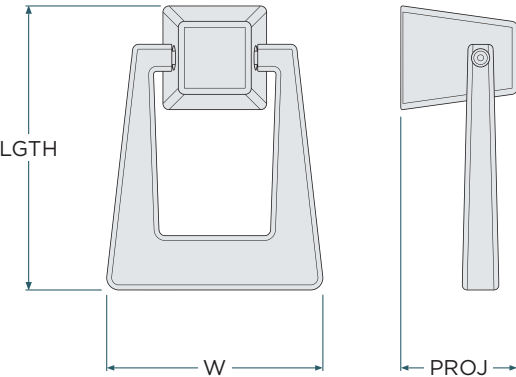

PULL

PENDANT