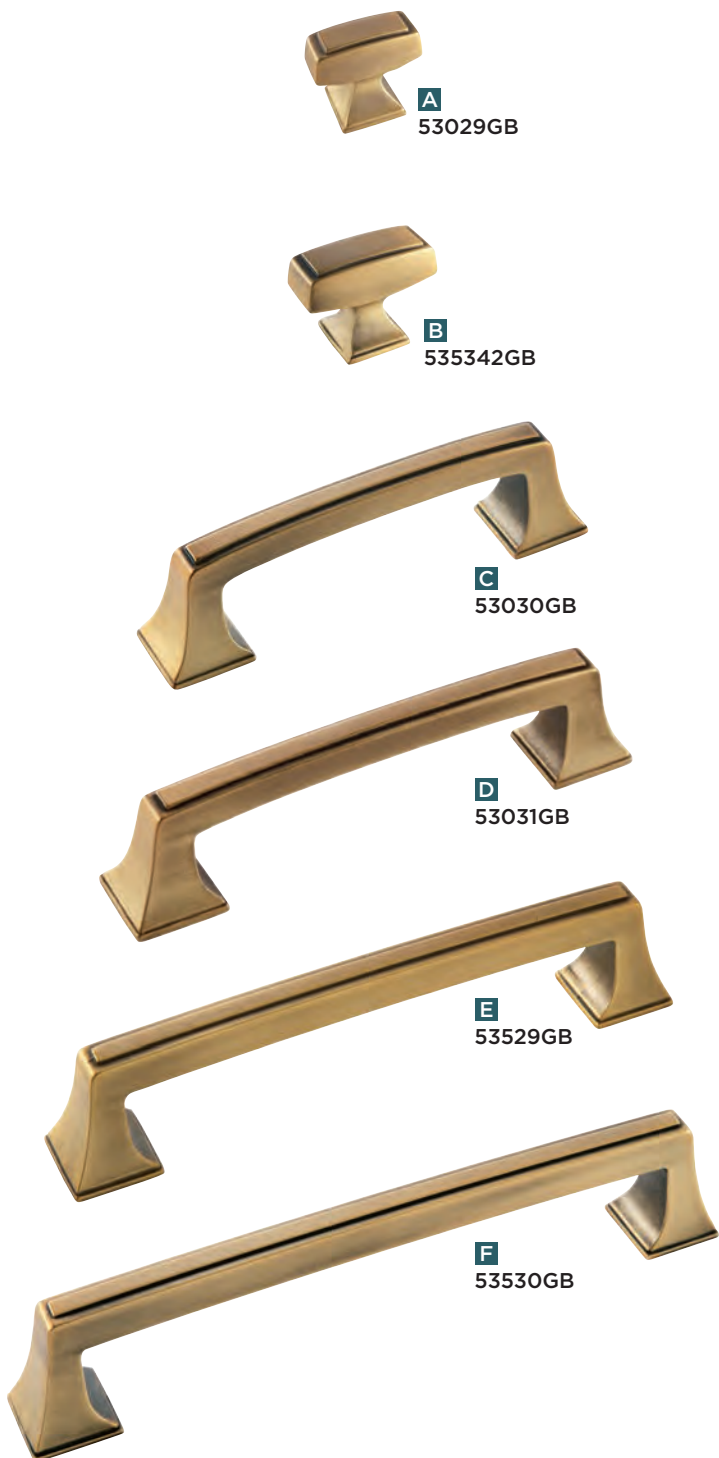

This collection is also found on pages 101-103.
Appliance pull images located on page 125.

MIX & MATCH

MULHOLLAND™ WALL PLATES

For a finished look, dress up your Mulholland™ cabinet hardware with our coordinated Mulholland™ wall plates.

See pages 180-183.

MULHOLLAND™

8 FINISHES

PN G10 GB R3 ART VB

ORB GM

Product finish and size may vary by collection.

Product No.	Description	Size in(mm)
(GB) Gilded Bronze		
A 53029GB	Knob	1-1/4(32) LGTH
B 535342GB		1-1/2(38) LGTH
C 53030GB	Pull	3(76) CTC
D 53031GB		3-3/4(96) CTC
E 53529GB		5-1/16(128) CTC
F 53530GB		6-5/16(160) CTC
53531GB	Appliance Pull	8(203) CTC
53532GB		12(305) CTC
53533GB		18(457) CTC
(R3) Rustic Brass		
53029R3	Knob	1-1/4(32) LGTH
53030R3	Pull	3(76) CTC
53031R3		3-3/4(96) CTC
(ART) Antique Rust		
53029ART	Knob	1-1/4(32) LGTH
53030ART	Pull	3(76) CTC
53031ART		3-3/4(96) CTC
(VB) Venetian Bronze		
53029VB	Knob	1-1/4(32) LGTH
535342VB		1-1/2(38) LGTH
53030VB	Pull	3(76) CTC
53031VB		3-3/4(96) CTC
53529VB		5-1/16(128) CTC
53530VB		6-5/16(160) CTC
53531VB	Appliance Pull	8(203) CTC
53532VB		12(305) CTC
53533VB		18(457) CTC