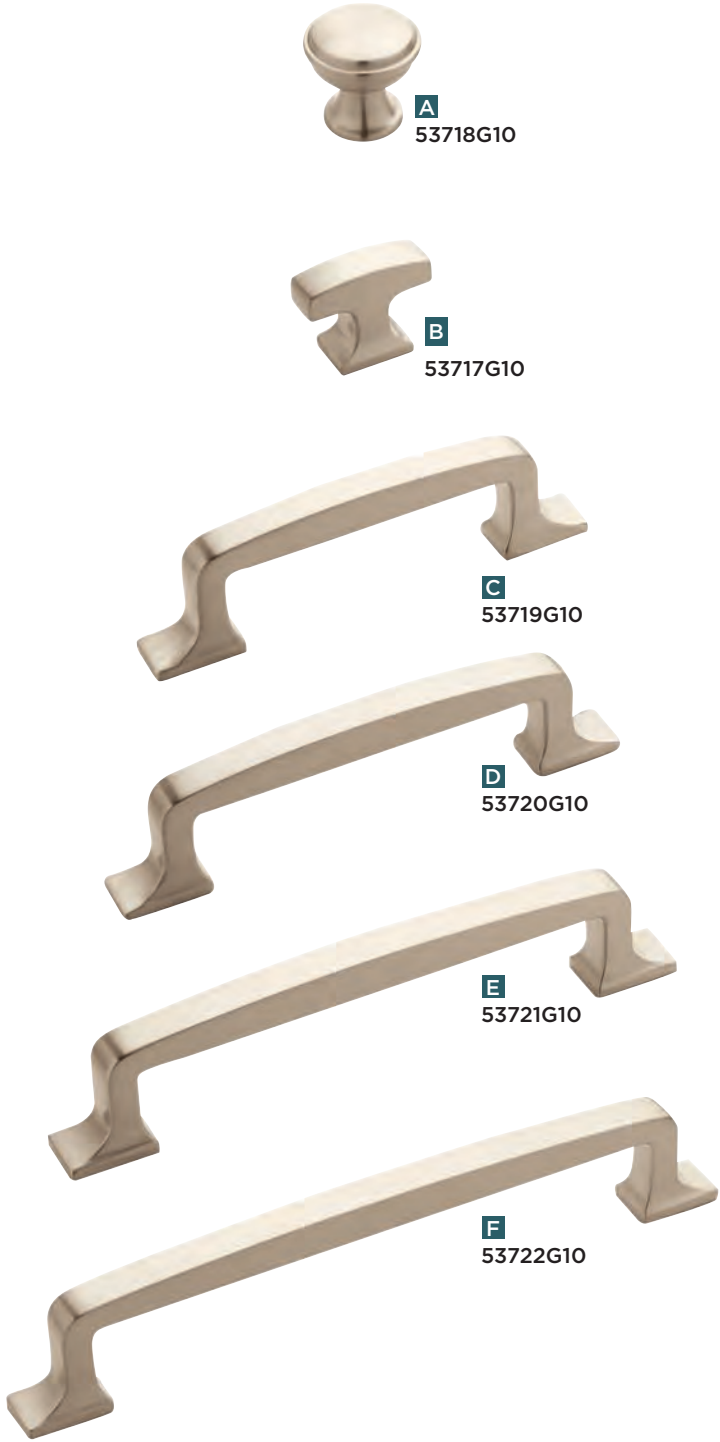

WESTERLY™

2 FINISHES

Product finish and size may vary by collection.

A
53718G10

B
53717G10

C
53719G10

D
53720G10

E
53721G10

F
53722G10

Product No.	Description	Size in(mm)
(G10) Satin Nickel		
A 53718G10	Knob	1-3/16(30) DIA
B 53717G10		1-5/16(33) LGTH
C 53719G10	Pull	3(76) CTC
D 53720G10		3-3/4(96) CTC
E 53721G10		5-1/16(128) CTC
F 53722G10		6-5/16(160) CTC
54023G10	Appliance Pull	12(305) CTC
54024G10		18(457) CTC
(GPH) Graphite		
53718GPH	Knob	1-3/16(30) DIA
53717GPH		1-5/16(33) LGTH
53719GPH	Pull	3(76) CTC
53720GPH		3-3/4(96) CTC
53721GPH		5-1/16(128) CTC
53722GPH		6-5/16(160) CTC
54023GPH	Appliance Pull	12(305) CTC
54024GPH		18(457) CTC

Appliance pull images located on page 123.