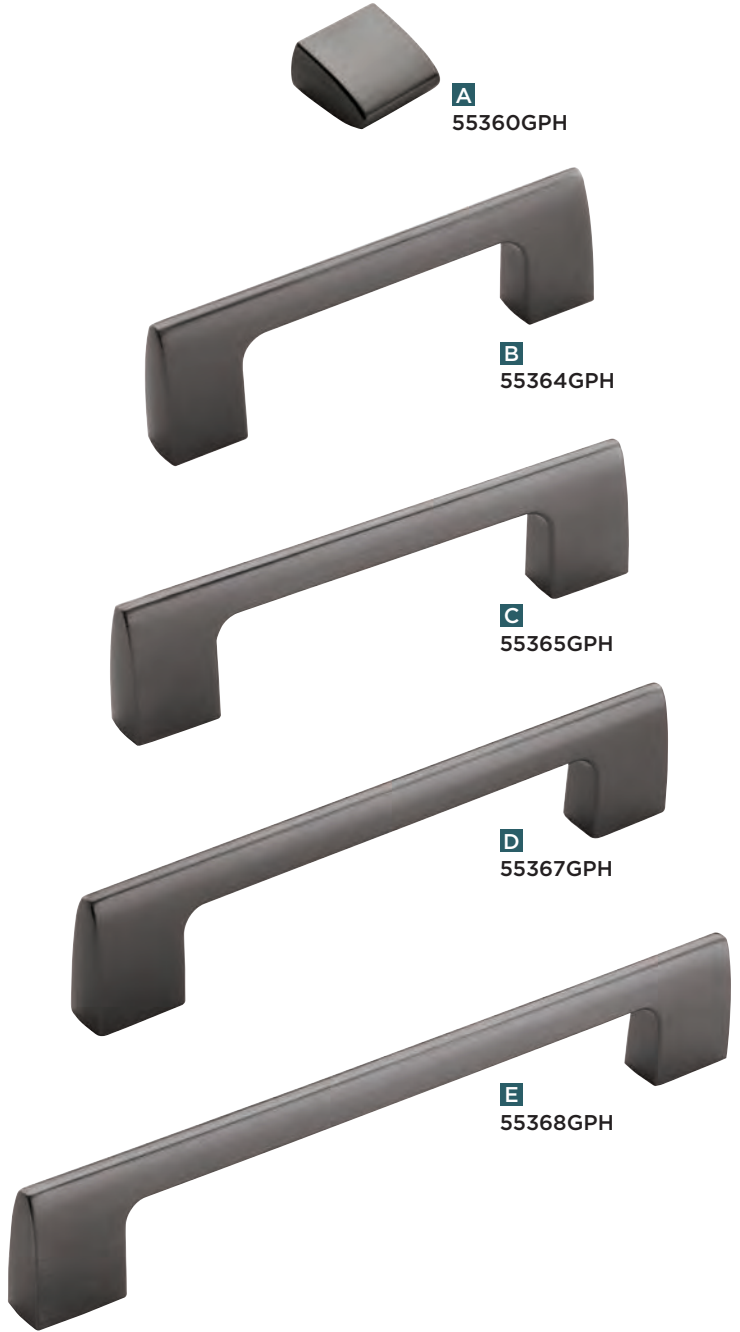

RIVA

2 FINISHES

Product finish and size may vary by collection.

Product No.	Description	Size in(mm)
(G10) Satin Nickel		
55360G10	Knob	1-1/8(29) LGTH
55364G10		3(76) CTC
55365G10	Pull	3-3/4(96) CTC
55367G10		5-1/16(128) CTC
55368G10		6-5/16(160) CTC
55369G10	Appliance Pull	8(203) CTC
55370G10		12(305) CTC
55371G10		18(457) CTC
(GPH) Graphite		
A 55360GPH	Knob	1-1/8(29) LGTH
B 55364GPH		3(76) CTC
C 55365GPH	Pull	3-3/4(96) CTC
D 55367GPH		5-1/16(128) CTC
E 55368GPH		6-5/16(160) CTC
55369GPH	Appliance Pull	8(203) CTC
55370GPH		12(305) CTC
55371GPH		18(457) CTC

Appliance pull images located on page 134.