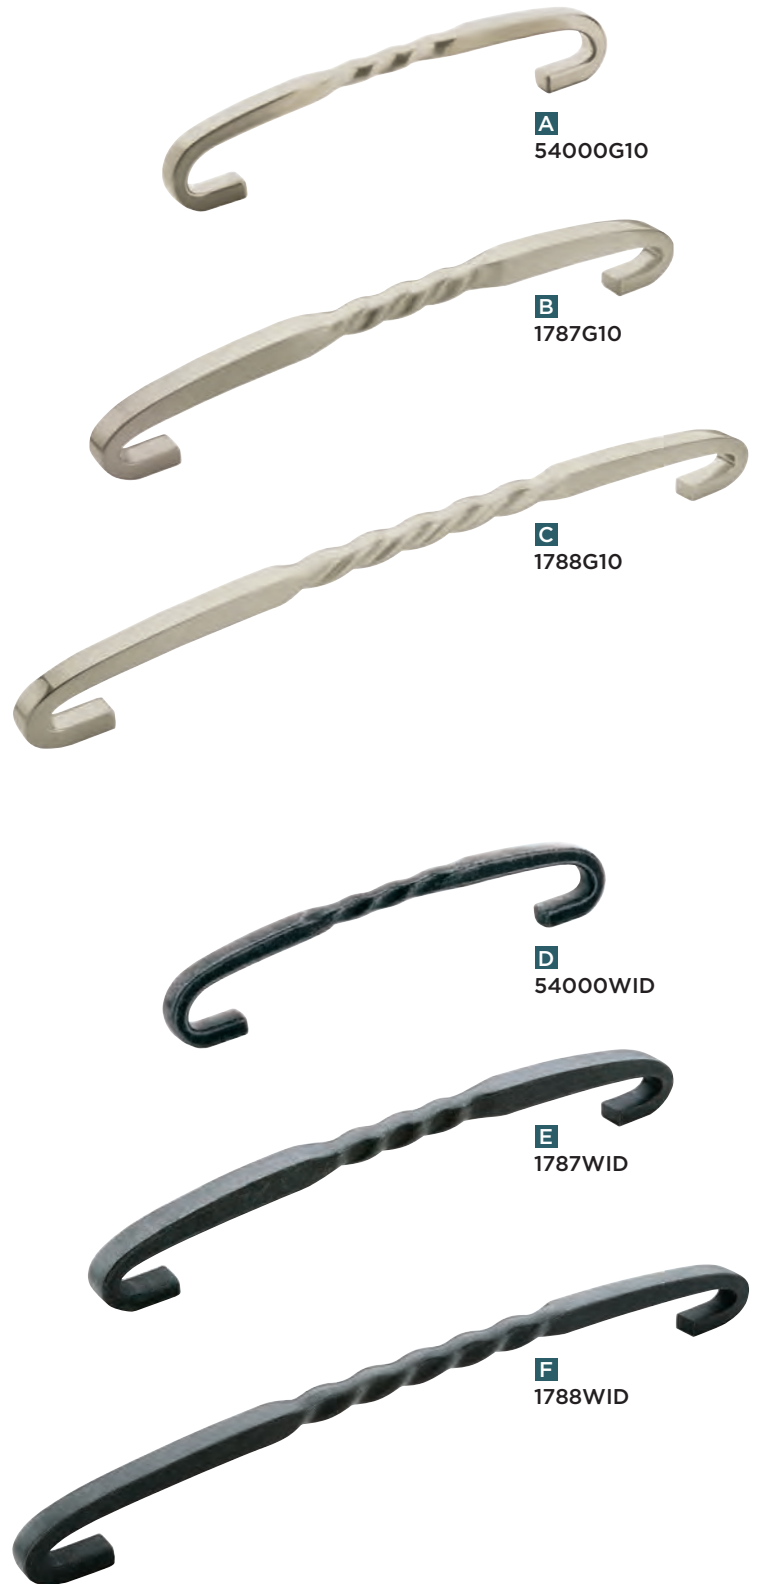

INSPIRATIONS™

3 FINISHES

Product finish and size may vary by collection.

Product No.	Description	Size in(mm)

(G10) Satin Nickel

A 5400G10	Appliance Pull	8(203) CTC
B 1787G10		12(305) CTC
C 1788G10		18(457) CTC

(WID) Wrought Iron Dark

D 5400WID	Appliance Pull	8(203) CTC
E 1787WID		12(305) CTC
F 1788WID		18(457) CTC

(ORB) Oil-Rubbed Bronze

5400ORB	Appliance Pull	8(203) CTC
1787ORB		12(305) CTC
1788ORB		18(457) CTC

ALSO AVAILABLE

IN THIS COLLECTION

Matching collection items located on pages 30 and 31.

A
5400G10

B
1787G10

C
1788G10

D
5400WID

E
1787WID

F
1788WID