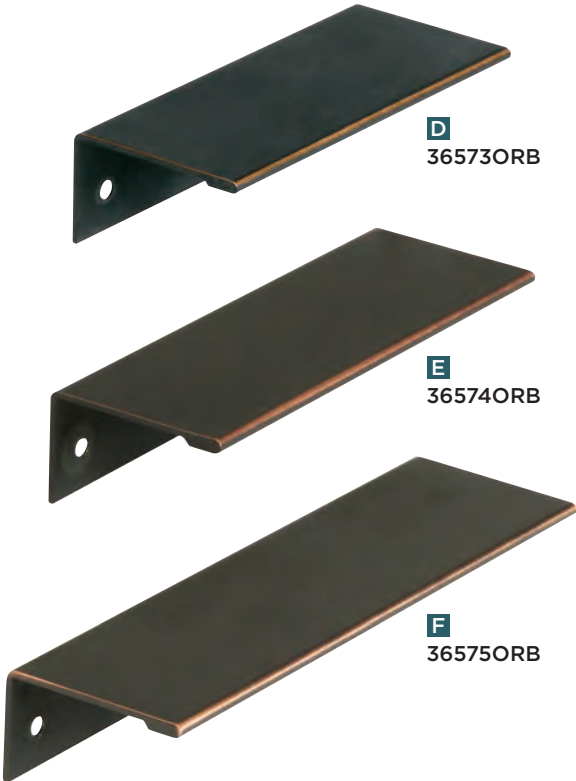

EDGE PULLS

3 FINISHES

PN G10 ORB

Product finish and size may vary by collection.

A
36573PN

B
36574PN

C
36575PN

D
36573ORB