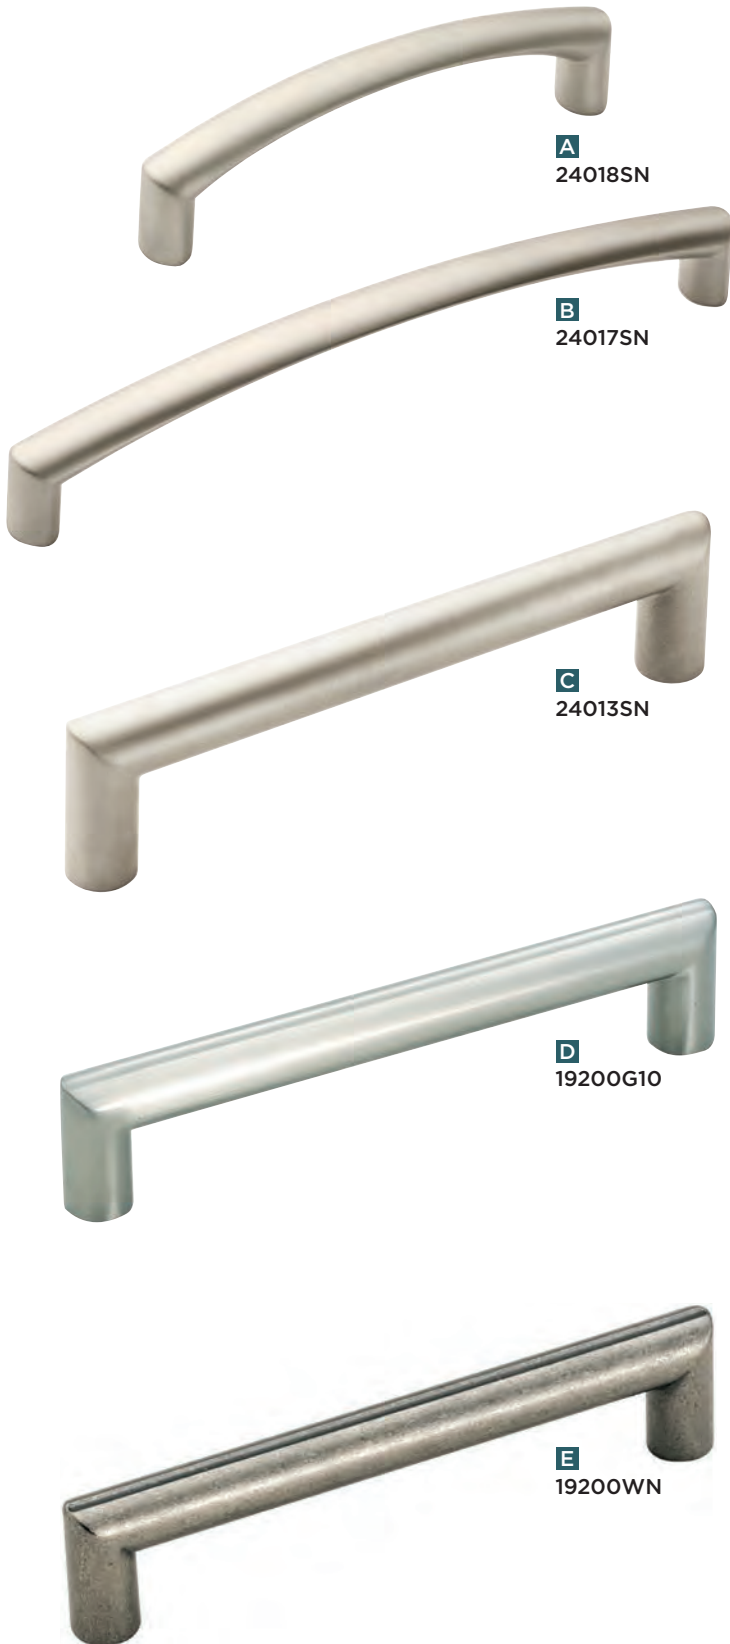

ESSENTIAL'Z™

4 FINISHES

Product finish and size may vary by collection.

A
24018SN

B
24017SN

C
24013SN

D
19200G10

E
19200WN

Product No.	Description	Size in(mm)
(SN) Satin Nickel Matte		
A 24018SN	Pull	3-3/4(96) CTC
C 24013SN		5-1/16(128) CTC
B 24017SN		6-5/16(160) CTC
(G10) Satin Nickel		
D 19200G10	Pull	5-1/16(128) CTC
(SS) Stainless Steel		
24013SS*	Pull	5-1/16(128) CTC
(WN) Weathered Nickel		
E 19200WN	Pull	5-1/16(128) CTC

This collection is also found on pages 65, 66 and 68.

*Zinc with a Stainless Steel finish.