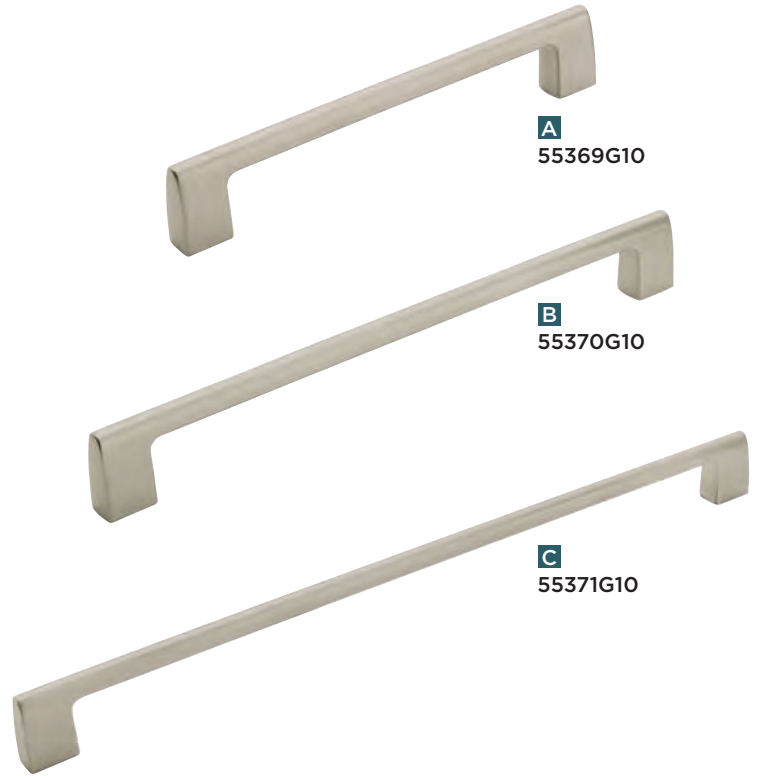

RIVA

2 FINISHES

Product finish and size may vary by collection.

Product No.	Description	Size in(mm)

(G10) Satin Nickel

A 55369G10	Appliance Pull	8(203) CTC
B 55370G10		12(305) CTC
C 55371G10		18(457) CTC

(GPH) Graphite

55369GPH	Appliance Pull	8(203) CTC
55370GPH		12(305) CTC
55371GPH		18(457) CTC

Matching collection items located on page 64.

A
55369G10

B
55370G10

C
55371G10

CYPRUS^{TM*}

2 FINISHES

Product finish and size may vary by collection.

Product No.	Description	Size in(mm)

(G10) Satin Nickel

26205G10	Appliance Pull	8(203) CTC
26206G10		12(305) CTC
26207G10		18(457) CTC

(BBZ) Golden Champagne[†]

A 26205BBZ	Appliance Pull	8(203) CTC
B 26206BBZ		12(305) CTC
C 26207BBZ		18(457) CTC

Matching collection items located on pages 56 and 57.

*Formerly Essential'Z^{TM}

†Formerly Brushed Bronze