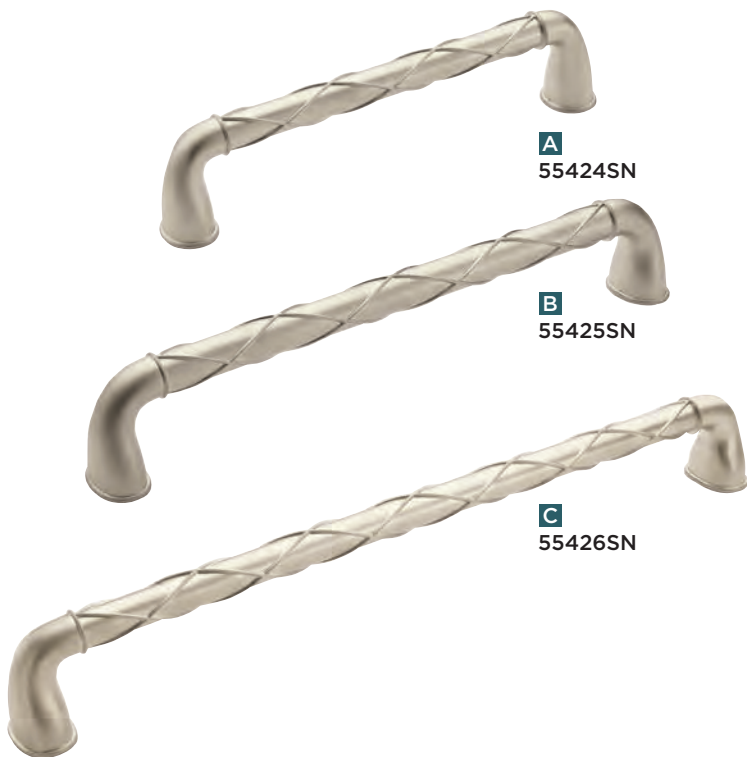

LATTICE™

3 FINISHES

Product finish and size may vary by collection.

A
55424SN

B
55425SN

C
55426SN

Product No.	Description	Size in(mm)

(SN) Satin Nickel Matte

A 55424SN	Appliance Pull	8(203) CTC
B 55425SN		12(305) CTC
B 55426SN		18(457) CTC

(DBS) Distressed Brass

55424DBS	Appliance Pull	8(203) CTC
55425DBS		12(305) CTC
55426DBS		18(457) CTC

(DOB) Dark Oiled Bronze

55424DOB	Appliance Pull	8(203) CTC
55425DOB		12(305) CTC
55426DOB		18(457) CTC

Matching collection items located on page 110.