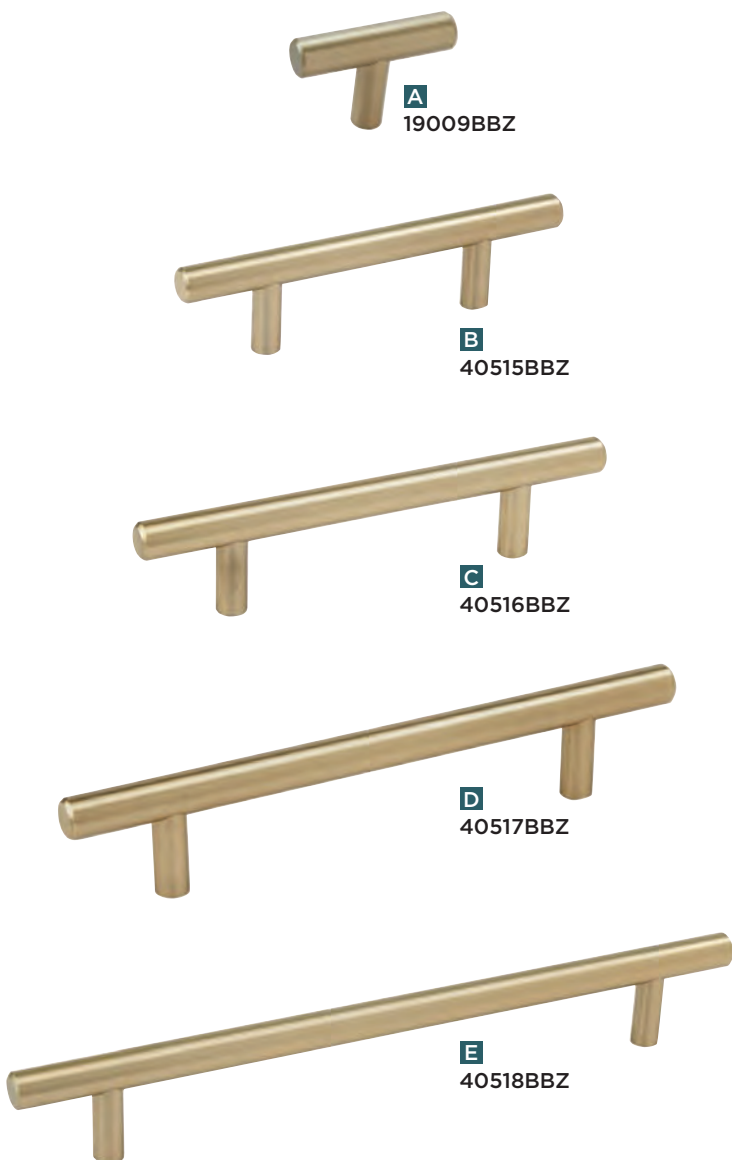

This collection is also found on pages 73-76.

Appliance pull images located on page 133.

*For the Bar Pulls Collection, appliance pulls have a diameter of 3/4in(19mm) while the knob and other pulls have a 1/2in(13mm) diameter.

BAR PULLS

7 FINISHES

Product finish and size may vary by collection.

MIX & MATCH

OBERON

For a refined look, pair our Bar Pulls with a solid cast or acrylic Oberon knob.

Oberon found on pages 52 and 53.

Product No.	Description	Size in(mm)
(SS) Stainless Steel*		
19009SS	Knob	1-15/16(49) LGTH
19010SS		3(76) CTC
19011SS		3-3/4(96) CTC
19541SS		5-1/16(128) CTC
19012SS		7-9/16(192) CTC
19013SS		10-1/16(256) CTC
19014SS	Pull	12-5/8(320) CTC
19015SS		16-3/8(416) CTC
19016SS		18-7/8(480) CTC
19017SS		21-7/16(544) CTC
19018SS		25-3/16(640) CTC
19019SS		30-1/4(768) CTC
54008SS*		Appliance Pull
54025SS*	18(457) CTC	
(BBZ) Golden Champagne		
A 19009BBZ	Knob	1-15/16(49) LGTH
B 40515BBZ		3(76) CTC
C 40516BBZ		3-3/4(96) CTC
D 40517BBZ		5-1/16(128) CTC
E 40518BBZ	Pull	7-9/16(192) CTC
40519BBZ		10-1/16(256) CTC
19014BBZ		12-5/8(320) CTC
19016BBZ		18-7/8(480) CTC

This collection is also found on pages 72 and 74-76.

Appliance pull images located on page 133.

*For the Bar Pulls Collection, appliance pulls have a diameter of 3/4in(19mm) while the knob and other pulls have a 1/2in(13mm) diameter.