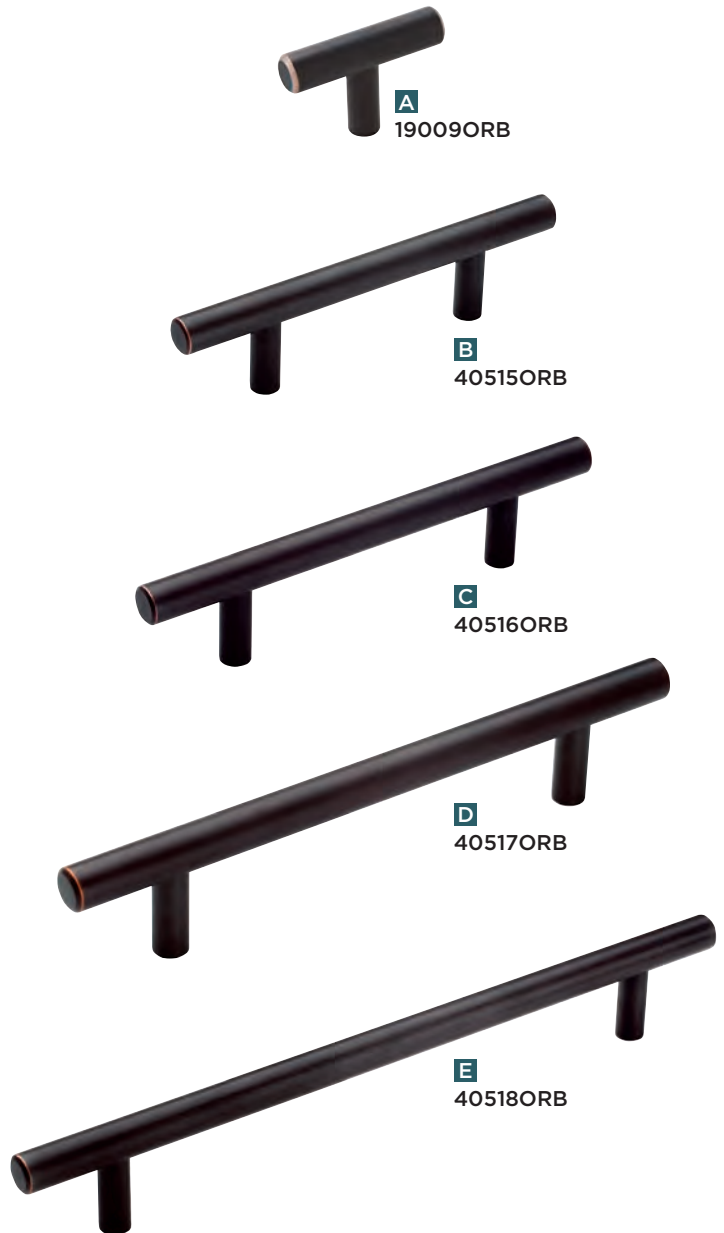

ORB

Product finish and size may vary by collection.

Product No.	Description	Size in(mm)
(ORB) Oil-Rubbed Bronze		
A 19009ORB	Knob	1-15/16(49) LGTH
B 40515ORB		3(76) CTC
C 40516ORB	Pull	3-3/4(96) CTC
D 40517ORB		5-1/16(128) CTC
E 40518ORB		7-9/16(192) CTC
40519ORB		10-1/16(256) CTC
19014ORB		12-5/8(320) CTC
19015ORB		16-3/8(416) CTC
19016ORB		18-7/8(480) CTC
19017ORB		21-7/16(544) CTC
19018ORB		25-3/16(640) CTC
19019ORB		30-1/4(768) CTC
54008ORB*	Appliance Pull	12(305) CTC
54025ORB*		18(457) CTC

This collection is also found on pages 72-75.

Appliance pull images located on page 133.

*For the Bar Pulls Collection, appliance pulls have a diameter of 3/4in(19mm) while the knob and other pulls have a 1/2in(13mm) diameter.